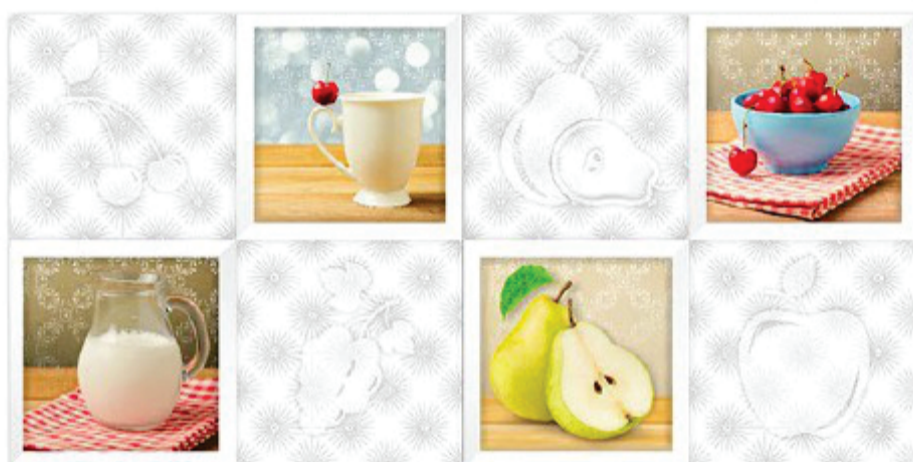

6023 D

DIGITAL WALL TILES 300x600mm

Tile Shown
6023

resistant to salts | eco sustainable | fire proof | frost proof | random design

Finish: **Glossy**

6024 L

6024 HL 1

6024 HL 2