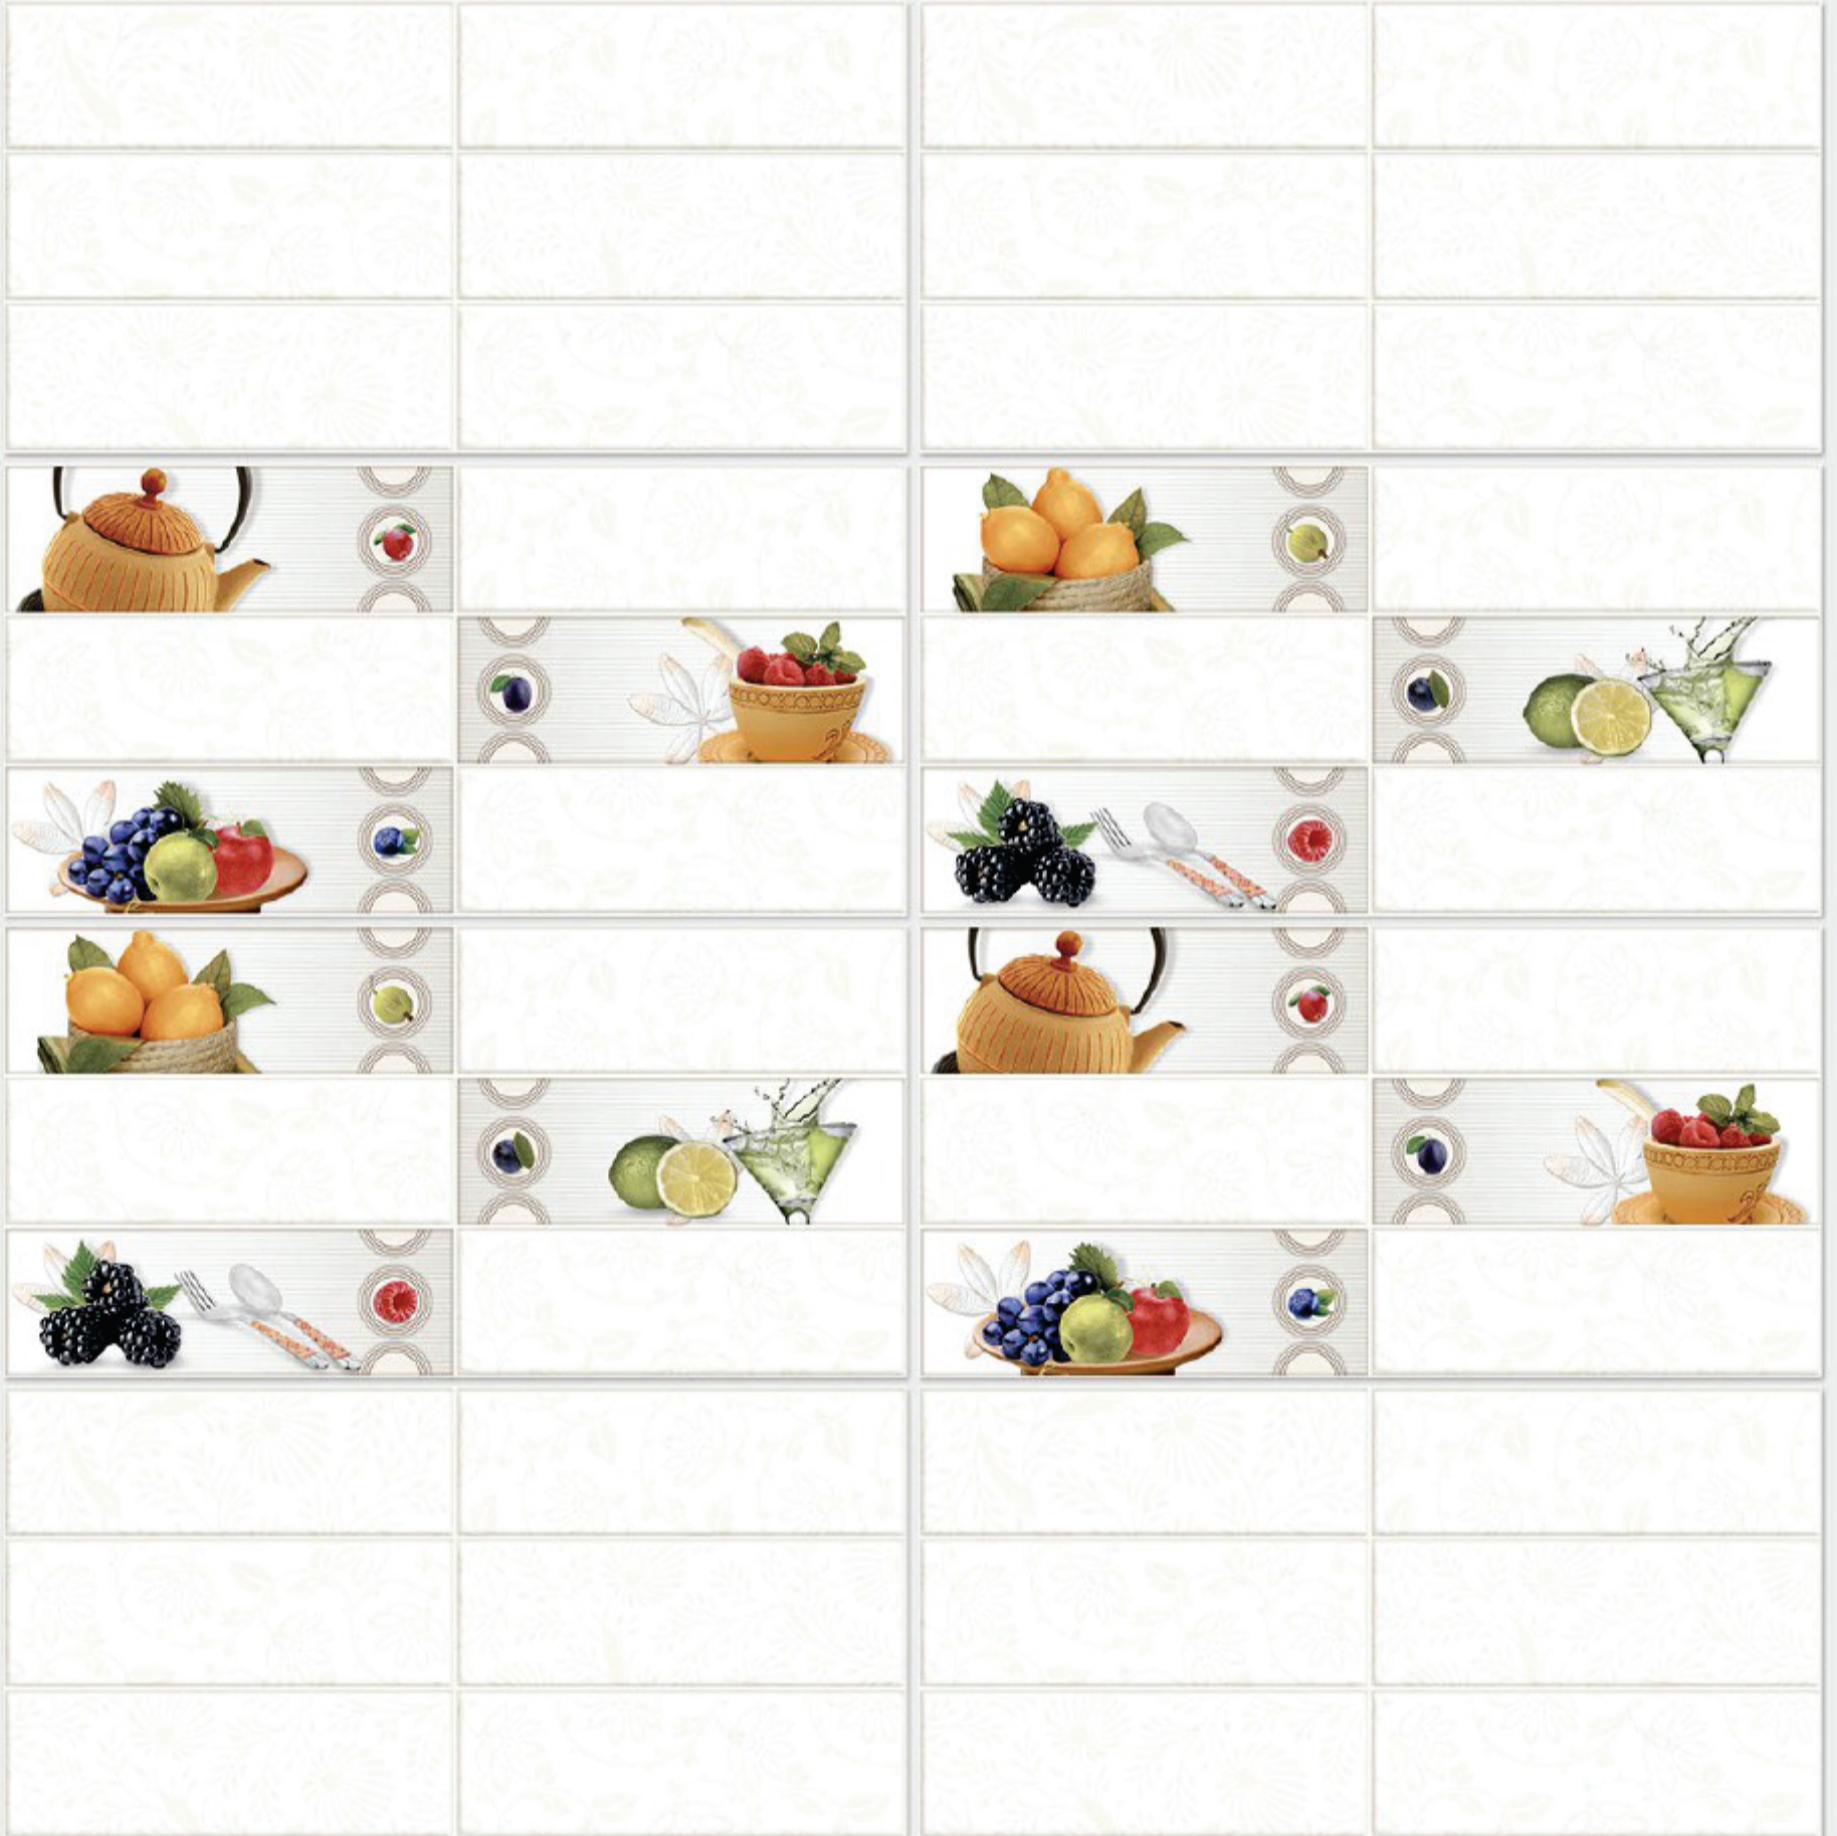

Tile Shown
6025